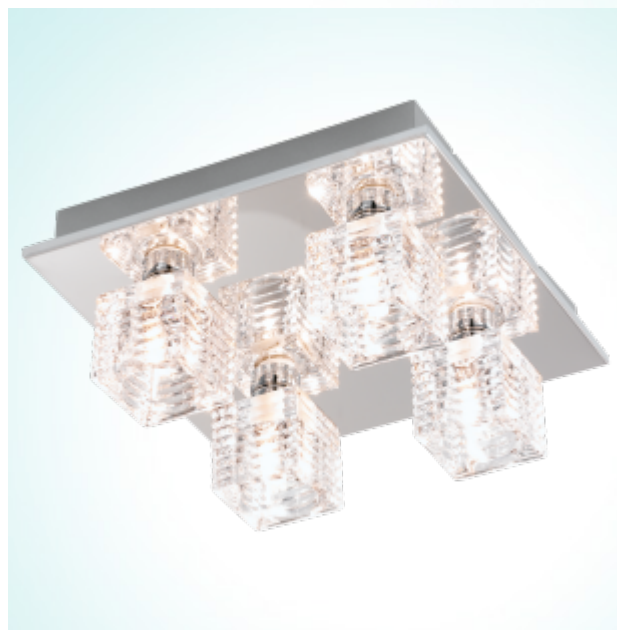

92656

QUARTO 1

General Information

Article: 92656
 Lighting Type: ceiling luminaire
 Collection: Style
 EAN Code: 9002759926564

Dimensions

Depth: 270 mm
 Width: 270 mm
 Height: 115 mm
 Weight: 2.982 kg

Illuminant

Socket: G9
 Illuminant: G9-ECO
 Delivery: incl.
 Wattage: 4x 33W
 Luminous Flux: 4x 450 lm
 Luminous Colour: 2700K warm white
 Average Lifetime: 2,000 h
 Colour Rendering Index: 100 Ra
 Energy Efficiency: D
 Suitable for: C - E
 kWh/1000: 34.00
 Dimmable: yes

Detailed Information

Material & Colour

Enclosure Material: stainless steel
 Enclosure Colour: chrome
 Glass / Shade Material: glass
 Glass / Shade Colour: clear

Technical Information

Protection Rating: IP20
 Protection Class: 1
 Line Voltage: 220-240V,50/60Hz
 Operation Voltage: 220-240V,50/60Hz